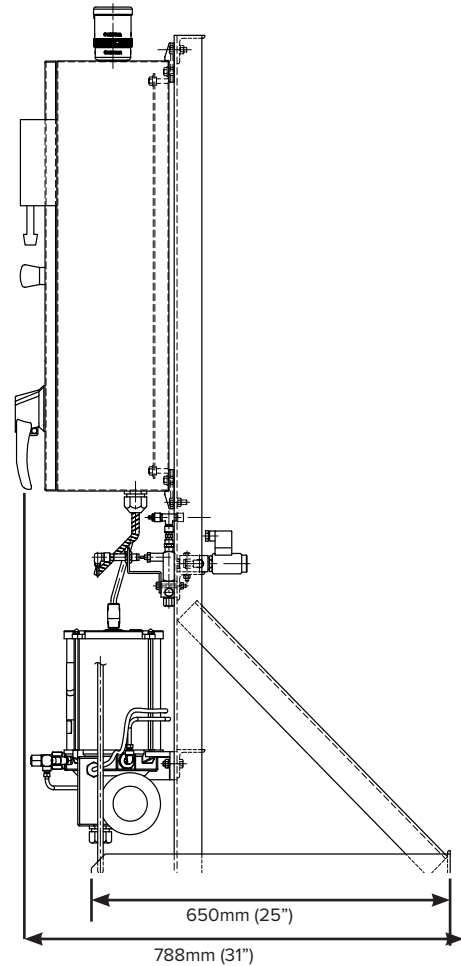

Control panel

Fuller-Kinyon® Pump Auto-Lube System

CM 06-17 900-112-ENG

PDB #	Description	Weight	
		Lbs	Kg
8060065	FK Auto-Lube for 150M-250M FK pump	180	82
8060056	FK Auto-Lube for 300M & 350M FK pump	180	82