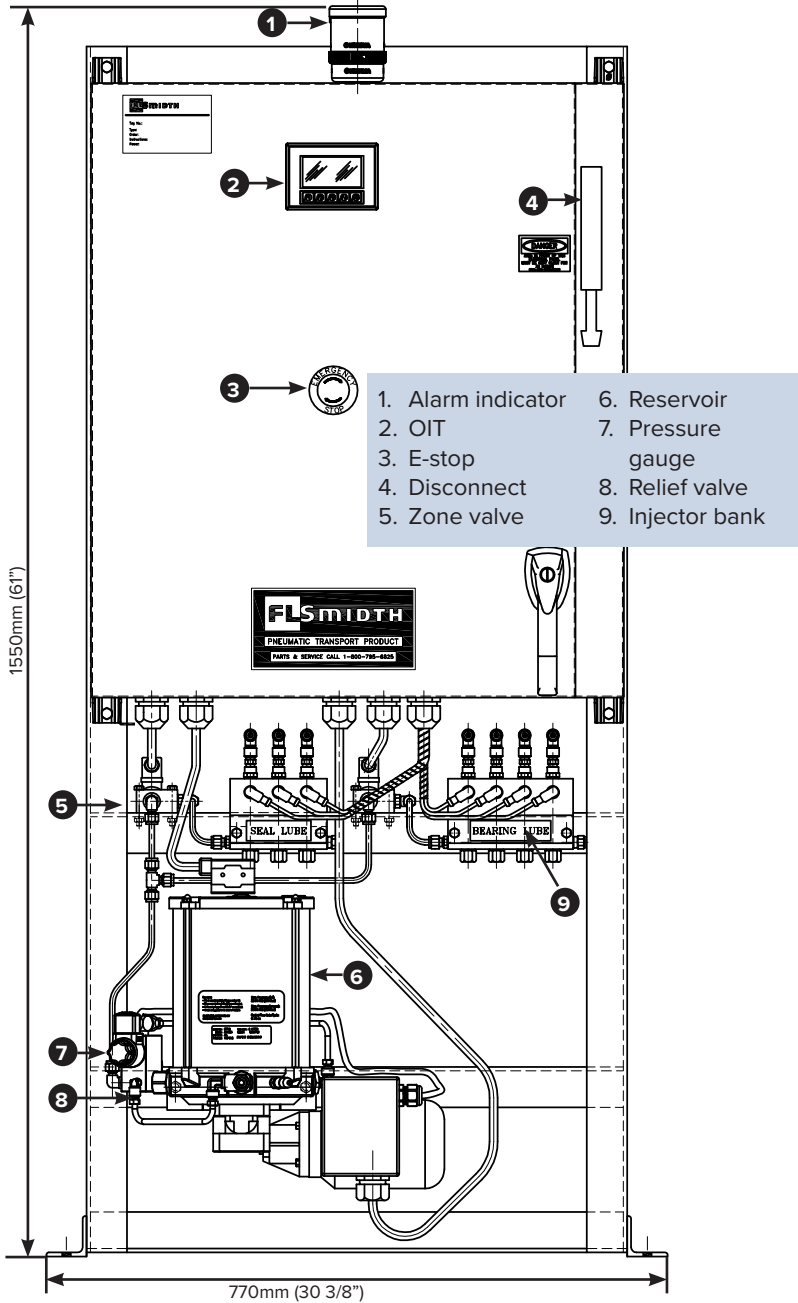

Due to the 2 liter capacity of grease, the FK Auto-Lube system can deliver up to 4 months of continuous lubrication between refills while continually monitoring bearing temperatures to prevent and reduce failures from improper lubrication.

Control panel

Fuller-Kinyon® Pump Auto-Lube System

CM 06-17 900-112-ENG

PDB #	Description	Weight	
		Lbs	Kg
8060065	FK Auto-Lube for 150M-250M FK pump	180	82
8060056	FK Auto-Lube for 300M & 350M FK pump	180	82