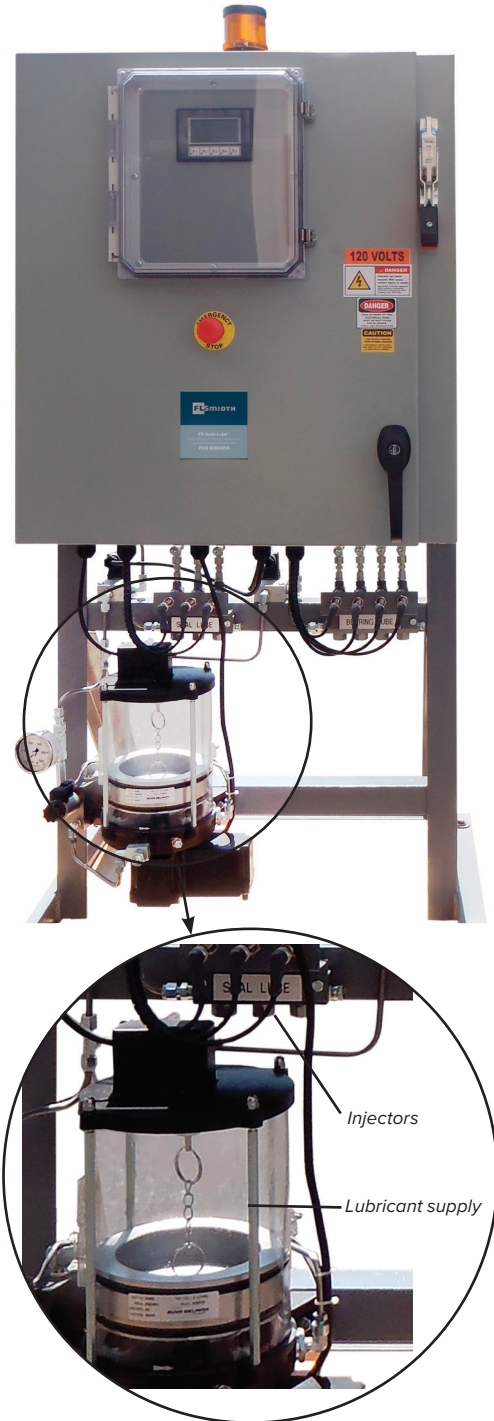

Fuller-Kinyon® Pump Auto-Lube System

Application:

The Hands-Off Approach to Fuller-Kinyon® (FK) Pump Lubrication

The FK pump Auto-Lube lubrication system is designed to deliver the precise amount of lubrication required for each FK pump while monitoring the bearing temperatures. The bearings, seals and blowout lever shaft are lubricated on an adjusted hourly interval.

Due to the 2 liter capacity of grease, the FK Auto-Lube system can deliver up to 4 months of continuous lubrication between refills while continually monitoring bearing temperatures to prevent and reduce failures from improper lubrication.

The FK Pump Auto-Lube system can be started either locally, from its panel, or remotely, using hardwired signals.

Feature	Benefit
Deliver precise amounts of lubrication to your Fuller-Kinyon® pump	Avoid the two major causes of bearing failures: under and over lubrication
Continuous monitoring of bearing temperatures	Be alerted to unusual readings via alarms customized for your system before a catastrophic situation might occur
2 liter capacity delivers up to 4 months of continuous lubrication	Save on maintenance costs while still delivering precise lubrication to your bearings
Touch screen interface for easy navigation of menus	Make changes on-the-fly, instantly and with ease
Track runtime hours and lube cycles automatically	Analyze pump performance easily and consistently

Control panel

Fuller-Kinyon® Pump Auto-Lube System

CM 06-17 900-112-ENG

PDB #	Description	Weight	
		Lbs	Kg
8060065	FK Auto-Lube for 150M-250M FK pump	180	82
8060056	FK Auto-Lube for 300M & 350M FK pump	180	82